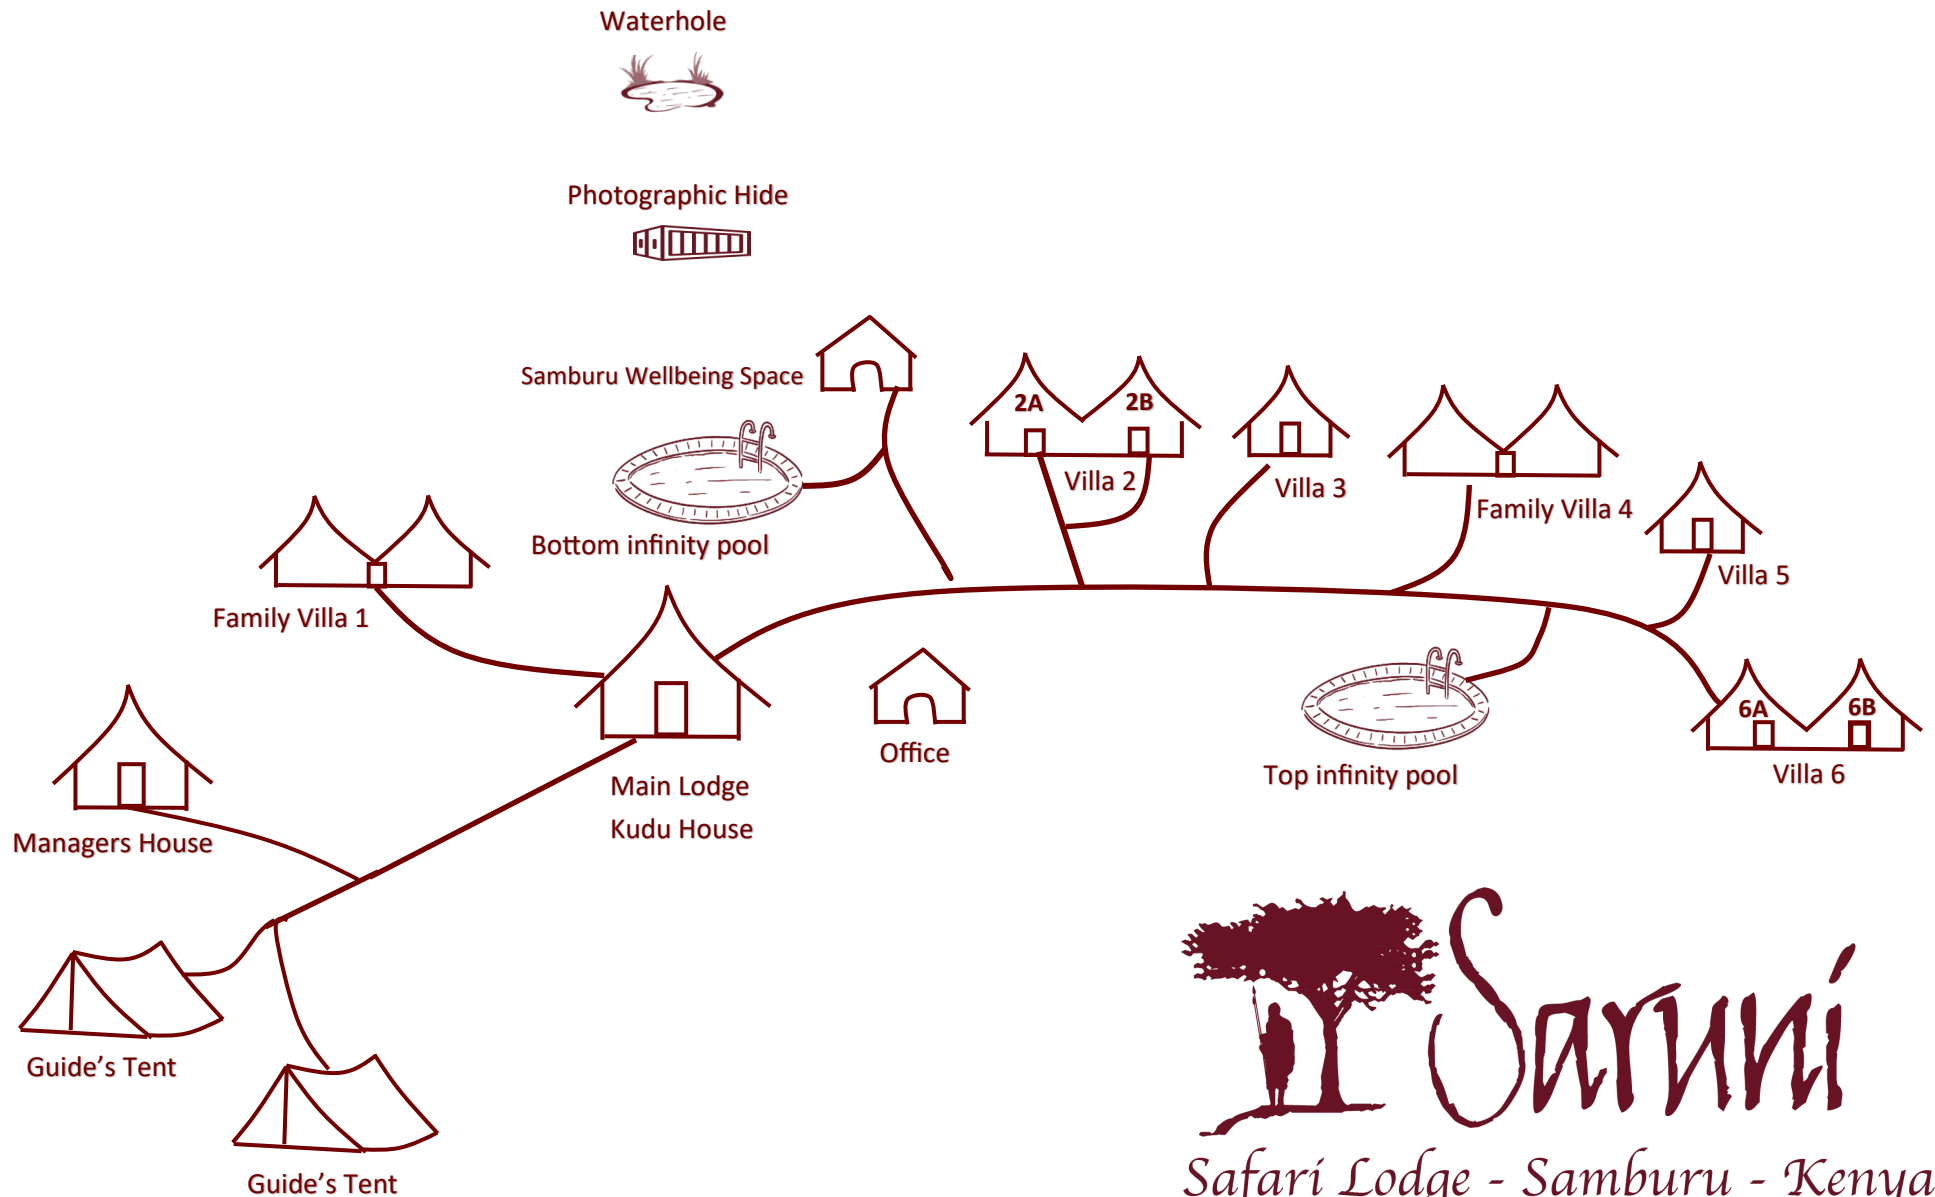

# LODGE LAYOUT

View over Kalama

 **Savannah**  
Safari Lodge - Samburu - Kenya