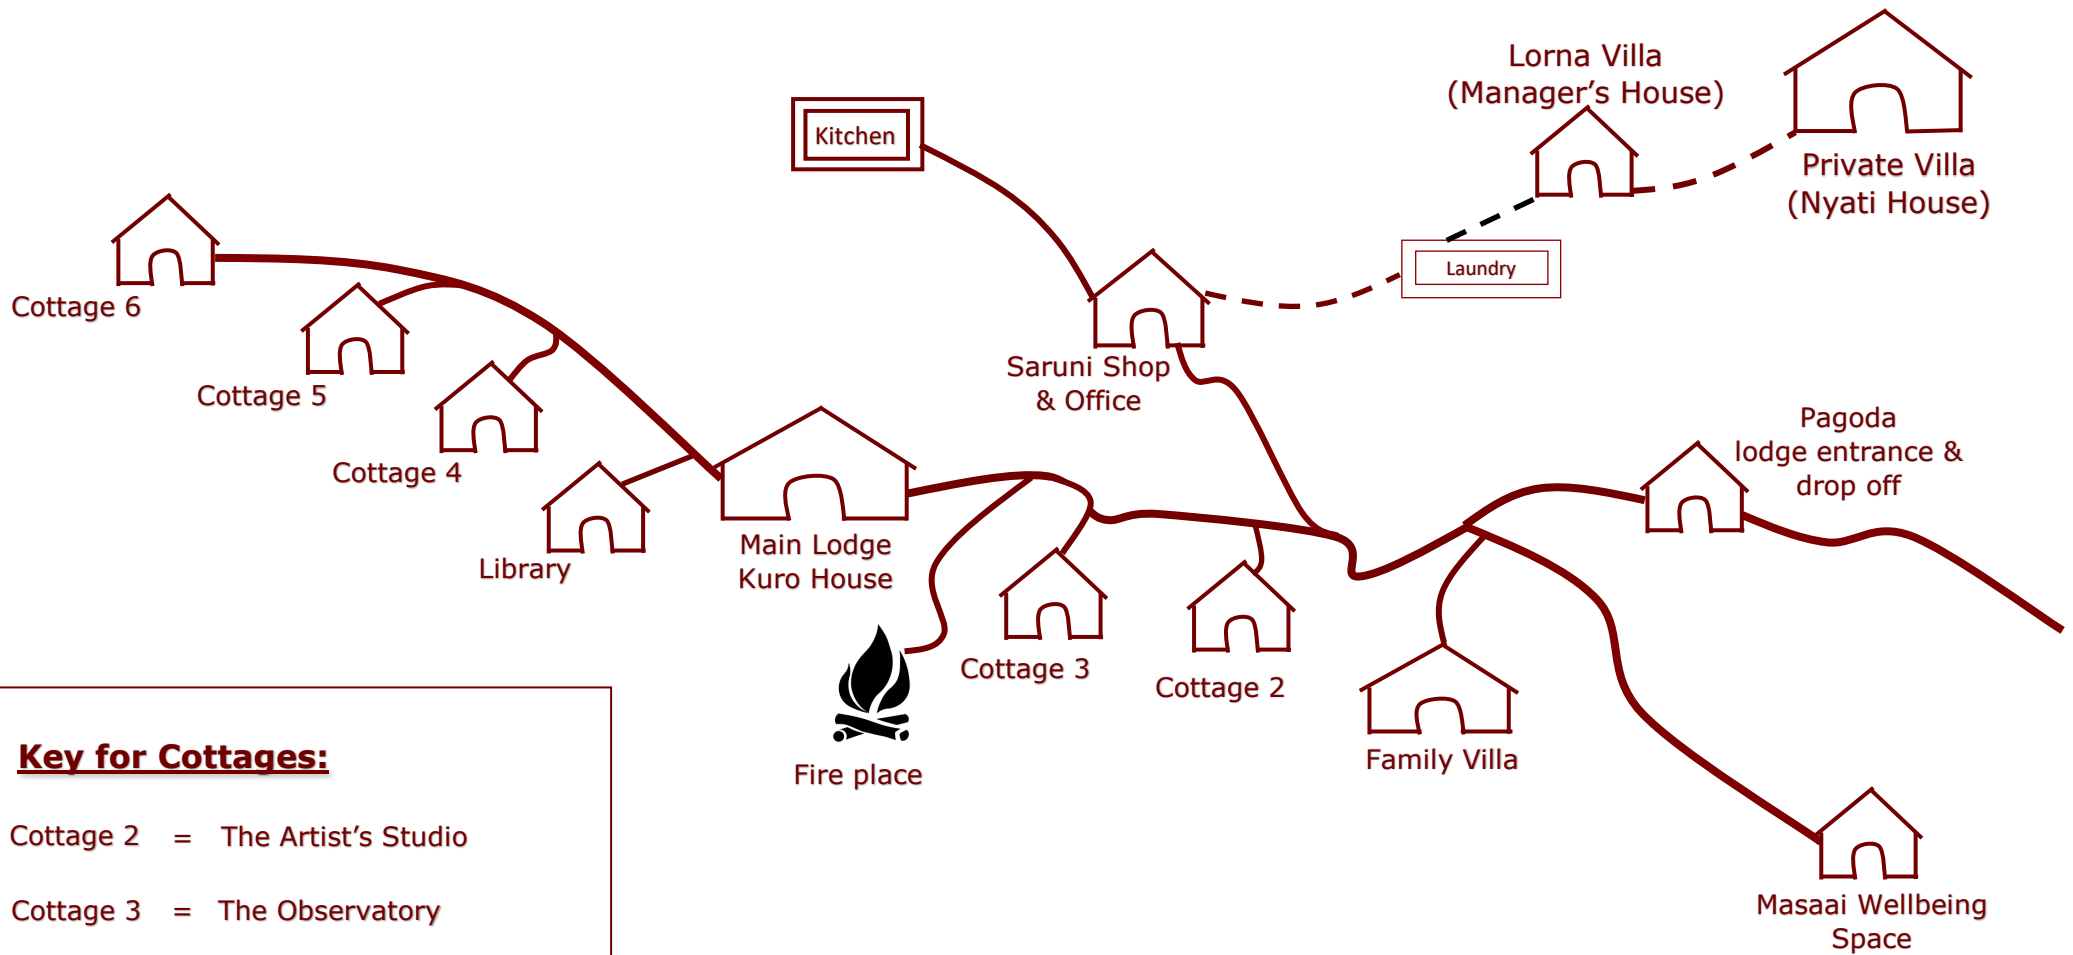

LODGE LAYOUT

Key for Cottages:

- Cottage 2 = The Artist's Studio
- Cottage 3 = The Observatory
- Cottage 4 = The Literary Room
- Cottage 5 = The Photographer's Studio
- Cottage 6 = The Love Shack

View over the valley

**Saruni**
Safari Lodge - Masai Mara - Kenya